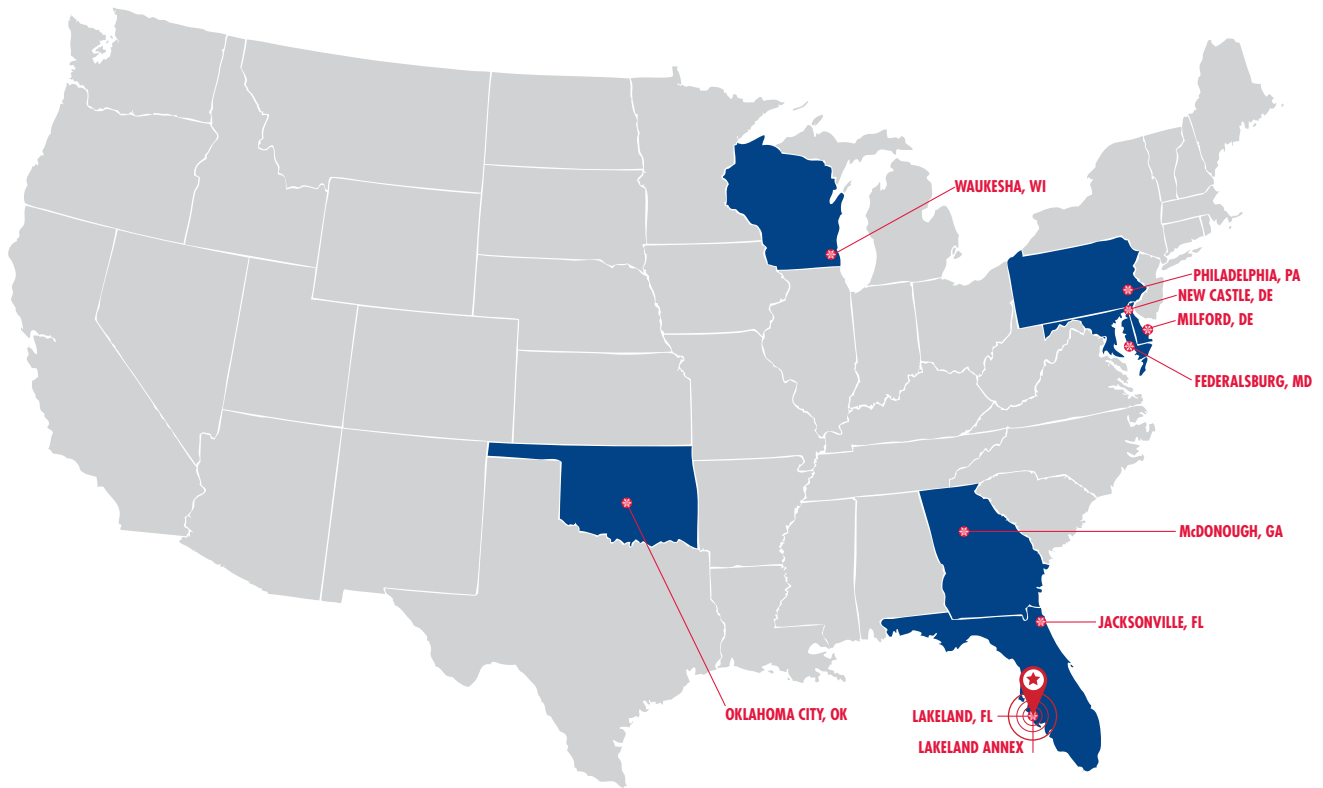

1110 COUNTY LINE RD. | LAKELAND, FL 33815

# BURRIS LOGISTICS LOCATIONS

### 1 Day Transit

- Miami, FL
- Savannah, GA

### 2 Day Transit

- Pittsburgh, PA
- Cincinnati, OH
- Oklahoma City, OK

ONE PARTNER. **MANY SOLUTIONS.**®

BURRISLOGISTICS.COM | 800.805.8135