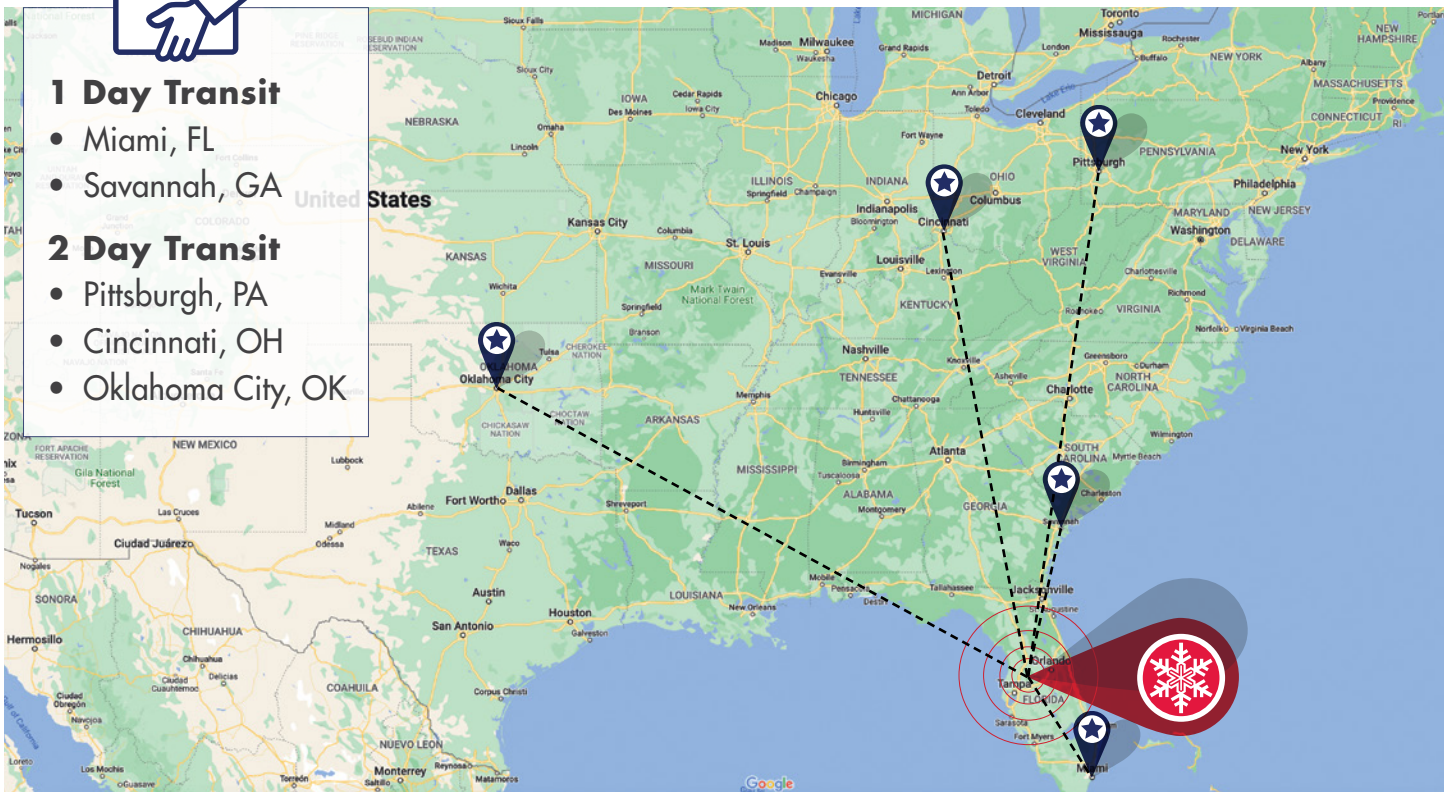

# BURRIS LOGISTICS LOCATIONS

## PARCEL SHIPPING CAPABILITY

### 1 Day Transit

- Miami, FL
- Savannah, GA

### 2 Day Transit

- Pittsburgh, PA
- Cincinnati, OH
- Oklahoma City, OK

ONE PARTNER. **MANY SOLUTIONS.**®

BURRISLOGISTICS.COM | 800.805.8135